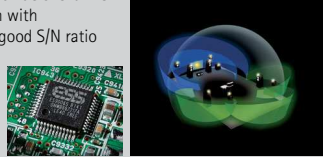

Sound Quality Unrivaled in Its Class

With nine separate channels plus bass, CINEMA DSP 3D gives surround sound a true three-dimensional quality, using the extra channels to create higher and wider sound fields. The RX-A2040 also takes full advantage of two ES9006 Premier Audio DACs from ESS Technology. These DACs provide 8-channel DA conversion with exceptionally good S/N ratio and dynamic range to ensure true professional audio quality.