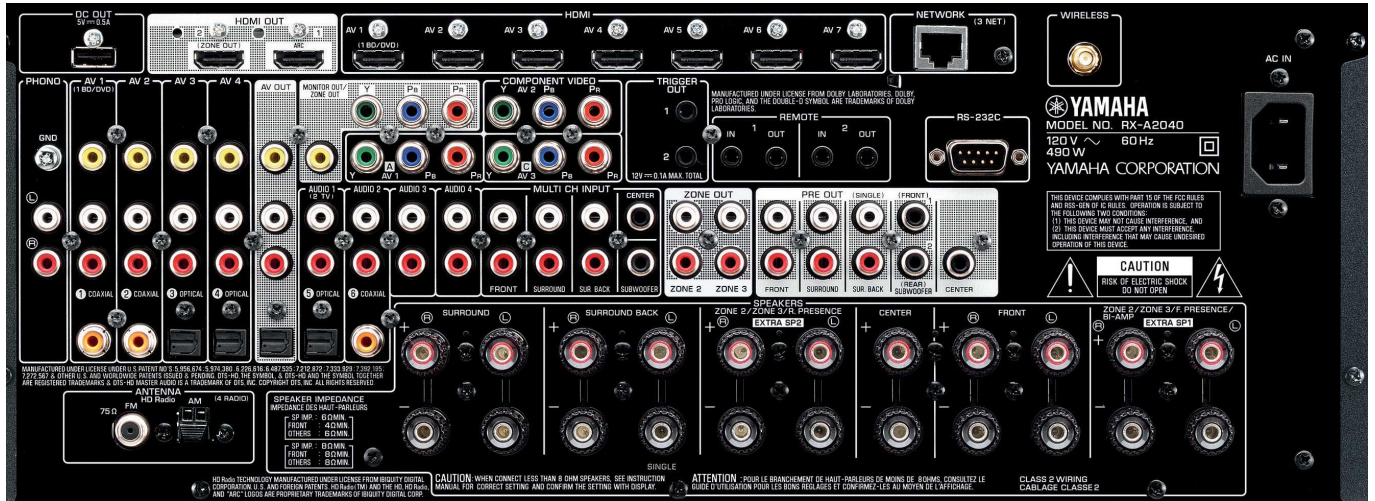

YPAO with R.S.C., Multipoint Measurement and YPAO Volume

YPAO analyzes the room acoustics and your system, then precisely adjusts various audio parameters to provide optimum sound. YPAO R.S.C. (Reflected Sound Control) enhances the sound to studio-grade quality. YPAO Volume automatically adjusts the high and low frequency levels at any volume level so that you hear natural sounds even at low volume.

Main Specifications

Audio Section	
Rated Output Power (8 ohms, 1 kHz, 0.9% THD, 2 ch driven)	
Front L/R	155 W / 155 W
Center	155 W
Surround L/R	155 W / 155 W
Surround Back L/R	155 W / 155 W
Front Presence L/R	155 W / 155 W
Rated Output Power (8 ohms, 20 Hz-20 kHz, 0.06% THD, 2 ch driven)	
Front L/R	140 W / 140 W
Center	140 W
Surround L/R	140 W / 140 W
Surround Back L/R	140 W / 140 W
Front Presence L/R	140 W / 140 W

Dynamic Power/Ch (Front L/R, 8/6/4/2 ohms)	165/210/285/405 W
General	
Standby Power Consumption	
HDMI Control off, Standby Through off	0.1 W
HDMI Control on, Standby Through on	2.5 W
Network Standby on	3.1 W (Wired)
Dimensions (W x H x D)	
	17-1/8" x 7-1/2" x 18-3/8" (with antenna: 17-1/8" x 9-7/8" x 18-5/8") 435 x 192 x 467 mm (with antenna: 435 x 252 x 474 mm)
Weight	37.5 lbs.; 17.0 kg

Extensive Connections

Inputs	Outputs	Others
HDMI*1 (Audio Input Assignable*2, Front HDMI : MHL input compatible)	HDMI	Zone 2 Out with Volume and Tone Controls
Network (Ethernet / Wi-Fi)	Optical Digital	Zone 3 Out with Volume and Tone Controls
USB*1	Analog Audio	Remote In/Out
Radio Antenna (FM/AM) incl. HD Radio*3	Pre Out	+12V / Total 100 mA Trigger Out*6
Optical Digital (Assignable)	Component Video Monitor*4	RS-232C
Coaxial Digital (Assignable)	Composite Monitor*4	Terminal for Detachable Power Cable
Analog AV*1 / Audio (with Phono)	AV Out (Composite)	
Component Video (Assignable)	Speaker	
Composite*1	Subwoofer	
Multi-Channel Input	DC Out*5	
	Headphone Jack*1